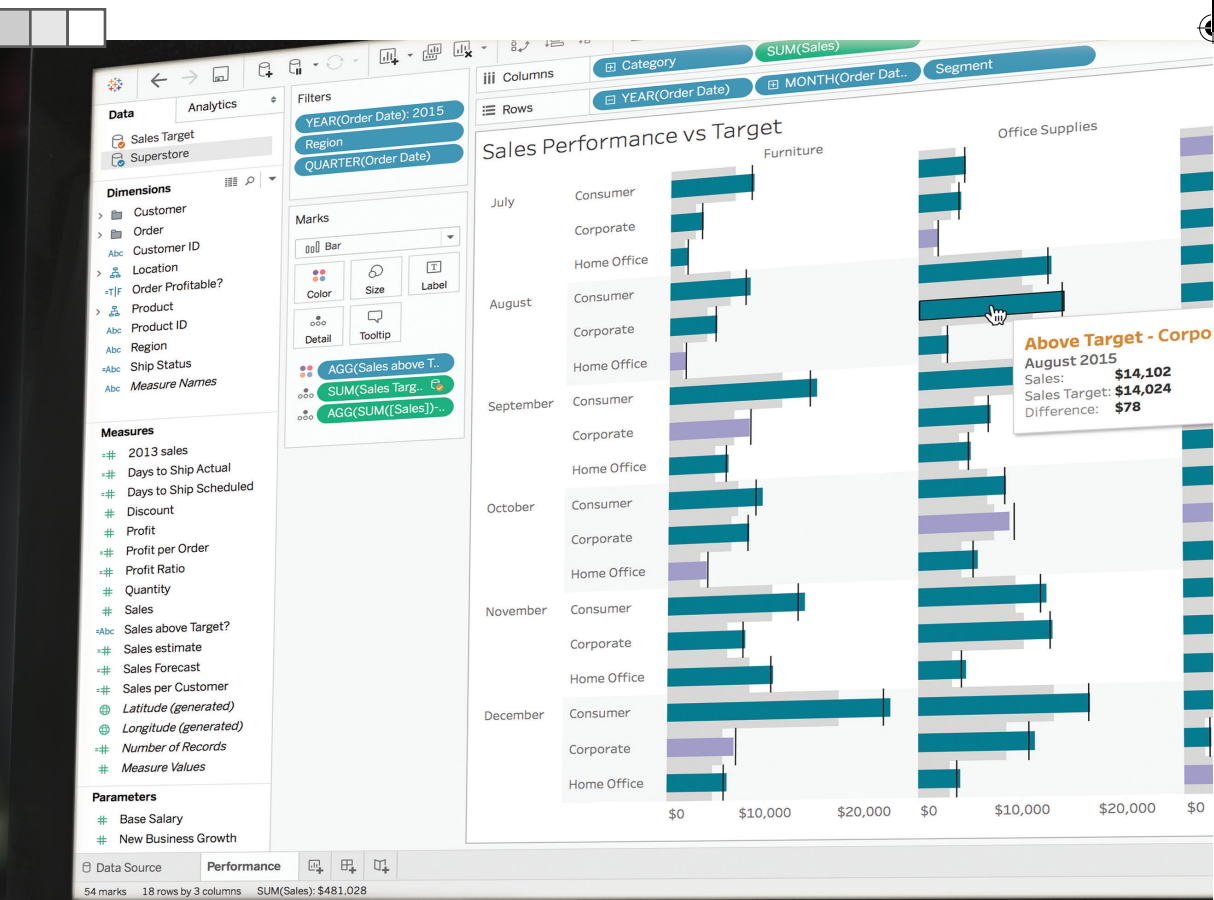

Sales and Profit by Customer

Faster, easier data prep

Tableau Prep

Prep your data for analysis the Tableau way with Tableau Prep. We are taking the frustration and tedium out of manual data prep processes and helping customers get their data ready for analysis faster.

Tableau Prep's visual and direct experience gives you a deeper understanding of your data while smart features turn time-consuming, repetitive steps into fast and simple fixes. And it's integrated into the rest of the Tableau workflow so you can move right into analysis—or back to prep—smoothly, at any time.

Works the way you think

Tableau Desktop

Get results fast with intuitive business analytics from Tableau Desktop.

Connect directly to your data wherever it may be—from spreadsheets to the public cloud—and then dive in. Tableau unlocks your natural ability to process data visually, so you can spot trends and outliers. Explore infinite perspectives on your data.

Leave chart builders behind with powerful analytics that drive change in your business.